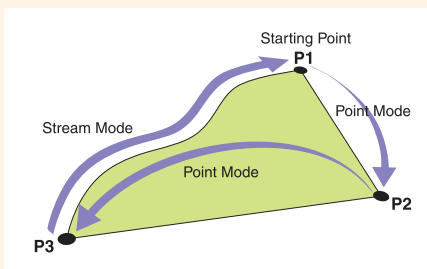

PLANIX 10S

Stylish!

*Your best choice for
measuring area and line.*

Compact, handy, and great look.
PLANIX 10S has made a comeback
with new plotting feature.

All plotting can be done with one hand.

Switching by lines

Point/Stream(continuous) mode key allows conversion between point mode measurement for plotting points on straight lines and stream mode for tracing curves on curved lines.

Key Operation

At P1

Press **PLOT** Key. Move the tracing point to P2.
 You do not need to trace a precise line from P1 to P2.

At P2

Press **PLOT** key. Move the tracing point to P3.
 You do not need to trace a precise line from P2 to P3.

At P3

Press **POINT/STREAM** key to change to stream mode. Tracing along to curved line to P1. It shows measurement result automatically.

By measuring the same diagram a more number of times, a more accurate average or cumulative measurement for large scale diagrams can easily be carried out with these special keys.

Measurement of Reduced/Enlarged scale and the vertical scale with different horizontal scale